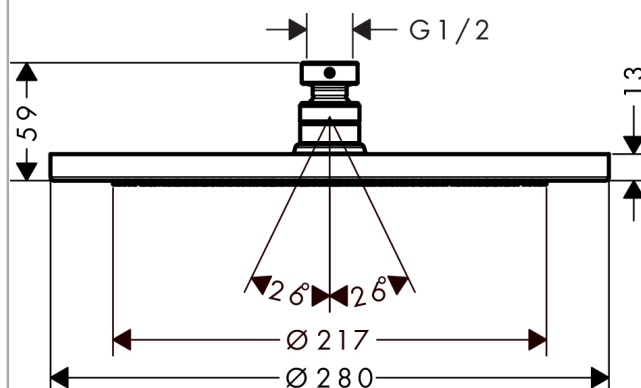

Croma

Croma 280 Air 1jet overhead shower

Surfaces: **chrome** Article Number: **26220000**

Description

product features

- shower head size: 280 mm
- spray type: RainAir
- flow rate RainAir spray (at 0.3 MPa): 15 l/min
- fully chrome-plated spray disc
- material spray disc: metal
- spray disc removeable for cleaning
- installation type: ceiling or wall
- connection thread G 1/2
- connection dimension: DN15

Optional Accessoires

- Shower arm 389 mm (#27413XXX)
- Ceiling connector 100 mm (#27479XXX)

Technology

Product image

Scale drawing

Flowchart

The consumption was measured in combination with the appropriate fittings (thermostat/mixer/in-wall valve) to reflect actual application in practice.