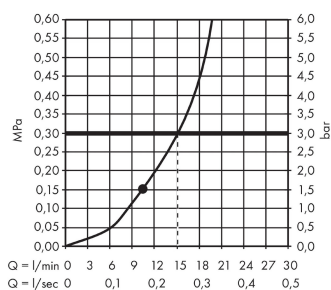

Croma

Croma 280 Air 1jet overhead shower

Surfaces: **chrome** Article Number: **26220000**

Description

product features

- shower head size: 280 mm
- spray type: RainAir
- flow rate RainAir spray (at 0.3 MPa): 15 l/min
- fully chrome-plated spray disc
- material spray disc: metal
- spray disc removeable for cleaning
- installation type: ceiling or wall
- connection thread G 1/2
- connection dimension: DN15

Optional Accessoires

- Shower arm 389 mm (#27413XXX)
- Ceiling connector 100 mm (#27479XXX)

Technology

Product image

Scale drawing

Flowchart

The consumption was measured in combination with the appropriate fittings (thermostat/mixer/in-wall valve) to reflect actual application in practice.